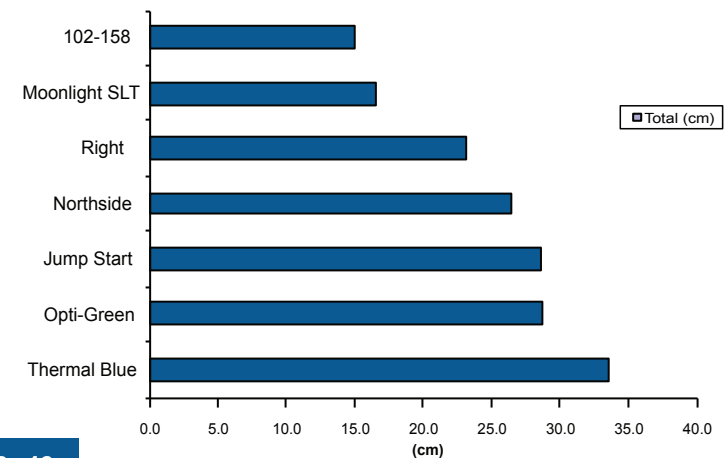

KENTUCKY BLUEGRASS
MOONLIGHT SLT
Poa pratensis

Description:

Moonlight SLT, developed by Pure-Seed Testing, Inc., is a dark green, elite, low-growing Kentucky bluegrass that is a "Moonlight" hybrid. Moonlight SLT was selected for improved salt tolerance and has performed well at levels of 10,000 ppm in greenhouse trials. Moonlight SLT has good resistance to stem rust, stripe rust, and leaf spot.

Applications:

Moonlight SLT has good winter color and performs great in lawn mixtures with ryegrass and other dark colored bluegrasses. It has a lower growth habit and can be maintained at lower mowing heights with good results and less mowing. Moonlight SLT is an excellent choice for golf course tees, fairways, and roughs. It is also recommended for sod farms and high traffic athletic field installations.

Geographical Adaption:

Moonlight SLT is adapted to the cool season zones. It performs well in the southern plains states and areas of the transition zone where Kentucky bluegrasses are used. It has also performed well in Europe. Recommended seeding rates are 2-3 lbs./1,000 sq. ft. (125 kg./ha) during the fall and spring growing seasons. Fertilize at 3-4lb N/1000 sq. ft./year.

Total Growth for 120 days March-June

TRAITS	1	2	3	4	5	6	7	8	9	10	
Leaf Spot Resistance	[Red bar]										
Color	[Green bar]										
Shade Tolerance	[Grey bar]										
Salt Tolerance	[Light Blue bar]										
Low Growth Habit	[Purple bar]										
Seeding Rate	2-3lbs /1000sq. ft (125 kg./ha)										